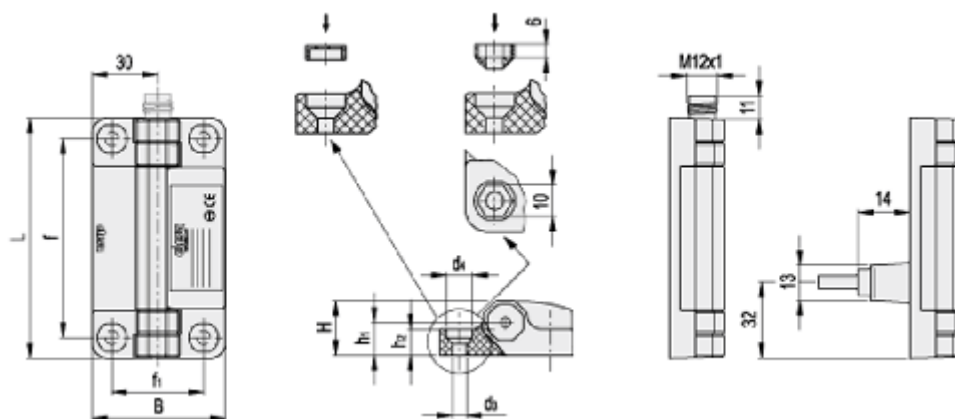

Data Sheet

Article number: 2310426612

Description: E+G hinge with safety multiple switch CFSW 110-6-2NO+2NC-F-C
SUPER technopolymer (PA)

Measures

B = 60	L1 = 110
d3 = 6.5	
d4 = 12	
f = 91	
f1 = 42	
H = 25	
h1 = 15	
h2 = 12	